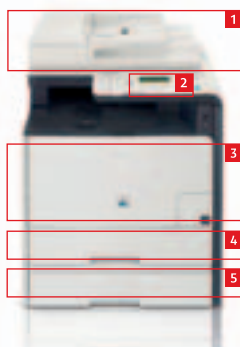

i-SENSYS MF8350Cdn

Specifications

- **1** Flatbed & 50-sheet ADF
- **2** 5-line LCD display
- **3** 50-sheet multi-purpose tray
- **4** 250-sheet cassette
- **5** Optional 250-sheet cassette
- **6** Cartridge 718
  (4 colours available: Cyan, Magenta, Yellow and Black, and Black Value Pack available)

Machine type Available functions	Colour Laser All-In-One Print, Copy, Scan and Fax
PRINTER Print speed Printing method Print quality Print resolution Double sided printing Printer languages Print margins Toner saver mode	Up to 20 ppm colour and mono (A4) Colour laser beam printing Up to 2400 x 600 dpi with Automatic Image Refinement 600 x 600 dpi Automatic UFRII-LT 5 mm-top, bottom, left and right Yes
COPIER Copy speed First Copy Output Time (FCOT) Copy resolution Copy modes Double sided copying Multiple copy Reduction / Enlargement Other features	Up to 20 cpm colour and mono (A4) Approx. 16 seconds or less Up to 600 x 600 dpi Text/Photo/Map (Default), Text/Photo/Map (quality), Printed Image, Text 1-sided to 2-sided (Manual) Up to 99 copies 25-400% in 1% increments Frame Erase, Collate, 2 on 1, 4 on 1, ID card copy
SEND FUNCTIONS Scan to USB memory key File formats	Yes PDF
SCANNER Type Scan resolution Colour scanning depth Greyscales Compatibility Max. scan width	Colour Optical: Up to 600 x 600 dpi Enhanced: Up to 9600 x 9600 dpi 24 bit/24 bit (input/output) 256 levels TWAIN , WIA 216 mm
FAX Modem speed Receive mode Fax resolution Fax memory Speed dials Group dials/destinations Sequential broadcast Memory backup Double sided faxing Other features	Super G3 33.6kbps (Up to 3 seconds/page¹) Fax only, Fax/Tel Auto Switch, Answer Mode, Manual RX Standard: 200 x 100 dpi Fine: 200 x 200 dpi Photo: 200 x 200 dpi Super fine: 200 x 400 dpi Ultra fine: 400 x 400 dpi Up to 512 pages¹ Max. 200 (including 19 one-touch dials) Max. 199 dials / Max. 199 destinations Max. 201 locations 5 mins Yes (Receive/ Transmit (Manual)) Fax Forwarding, Dual Access, Remote Reception, PC Fax (TX only)
MEDIA HANDLING Scanner type Paper input (Standard) Paper input (Option) Paper output Media types	Flatbed and Automatic Document Feeder (ADF) 250-sheet cassette 50-sheet multi-purpose tray 50-sheet ADF 250-sheet cassette 125-sheet Plain paper, Recycled paper, Heavy Paper, Transparency, Coated Paper, Label, Index card, Envelope